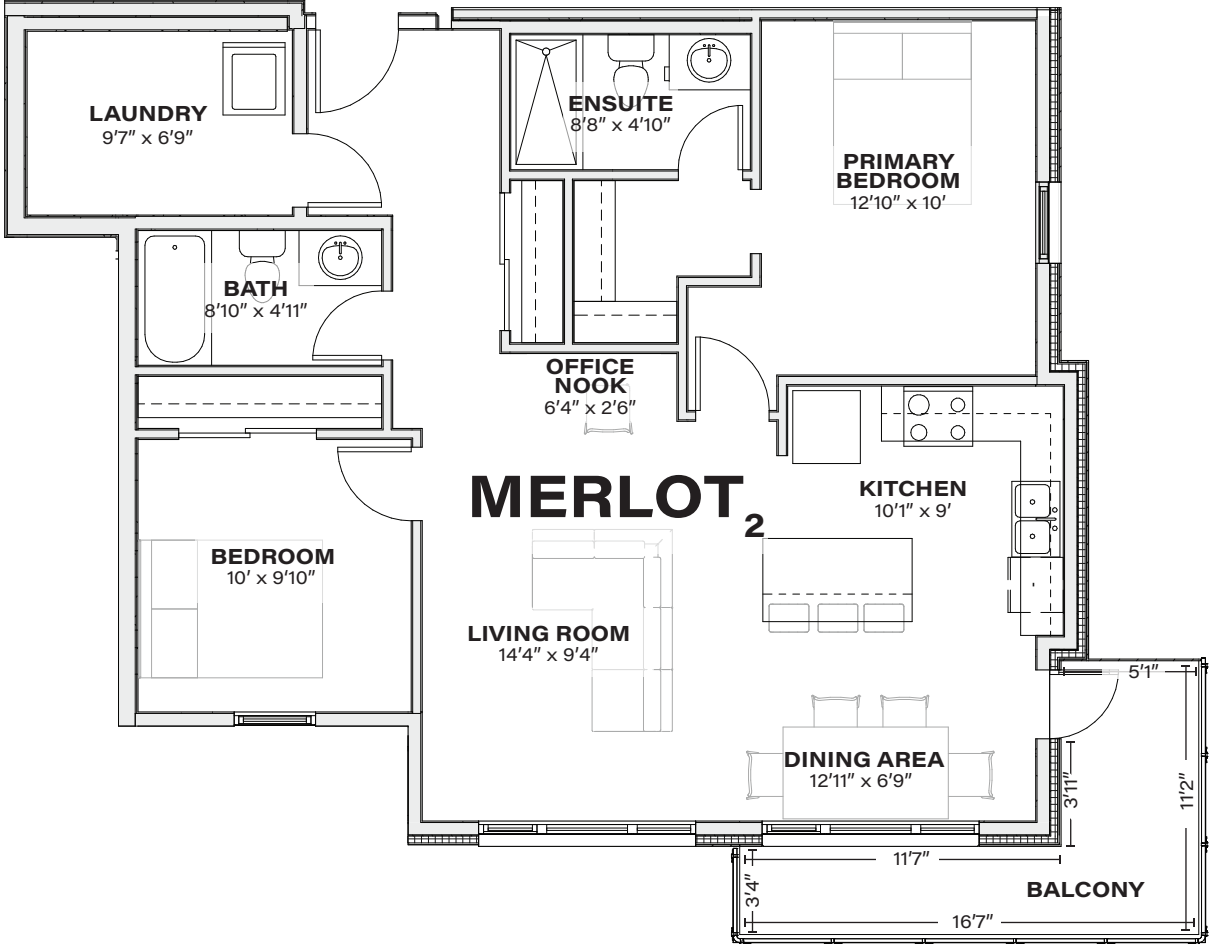

WEST BUILDING
2 BEDROOM, 2 BATHROOM

MOSAIC WEST

1ST + 2ND FLOORS

3RD FLOOR

4TH FLOOR

MODEL	BEDROOMS	BATHS	SQUARE FEET
Merlot ₁	2	2	1,076

Illustrations, images, and renderings are for illustrative purposes only and actual product may vary. The developer reserves the right to make changes or substitutions to the building design, specifications, and floor plans without notice should it be necessary. Measurements and square footage are approximate and actual sizes may vary. This is not an offering of sale. Any such offering can only be made after filing a disclosure statement. E. & O.E.

MOSAIC WEST

1ST + 2ND FLOORS

3RD FLOOR

4TH FLOOR

MODEL	BEDROOMS	BATHS	SQUARE FEET
Merlot ₂	2	2	980

Illustrations, images, and renderings are for illustrative purposes only and actual product may vary. The developer reserves the right to make changes or substitutions to the building design, specifications, and floor plans without notice should it be necessary. Measurements and square footage are approximate and actual sizes may vary. This is not an offering of sale. Any such offering can only be made after filing a disclosure statement. E. & O.E.

MOSAIC WEST

1ST + 2ND FLOORS

3RD FLOOR

4TH FLOOR

MODEL	BEDROOMS	BATHS	SQUARE FEET
Cabernet ₂	2	2	958

Illustrations, images, and renderings are for illustrative purposes only and actual product may vary. The developer reserves the right to make changes or substitutions to the building design, specifications, and floor plans without notice should it be necessary. Measurements and square footage are approximate and actual sizes may vary. This is not an offering of sale. Any such offering can only be made after filing a disclosure statement. E. & O.E.